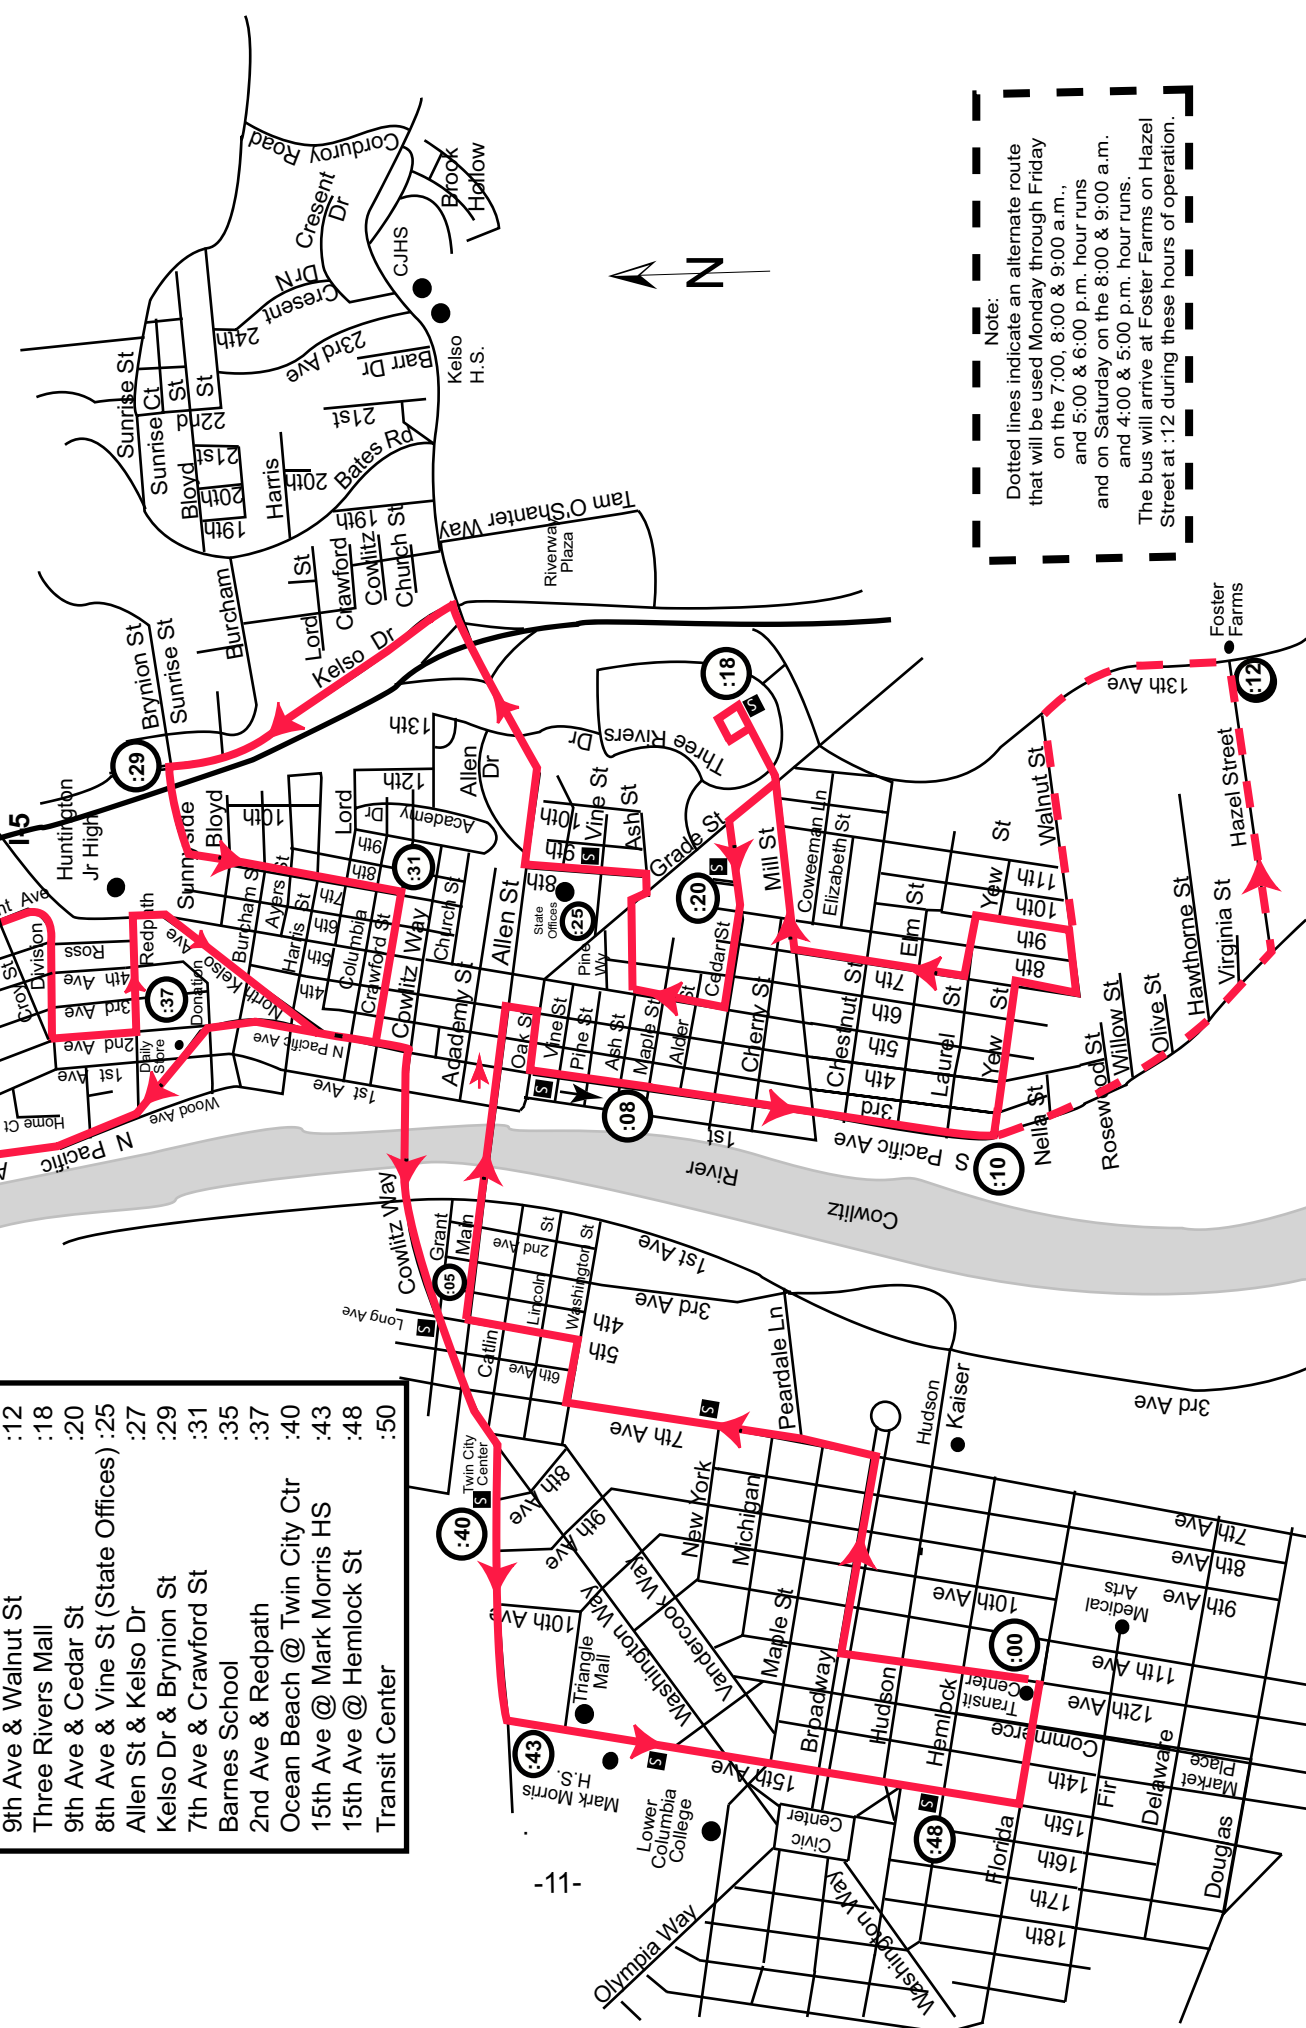

ROUTE RUTA 20 - KELSO

Monday - Saturday

Lunes - Sabado

S indicates shelter at bus stop

Mon - Fri 7:00 a.m. - 7:00 p.m.	:00
Saturday 8:00 a.m. - 6:00 p.m.	:05
Transit Center	:08
3rd Ave & West Main	:10
So Pacific Ave & Ash St	:12
So Pacific Ave & Yew St	:18
9th Ave & Walnut St	:20
Three Rivers Mall	:25
9th Ave & Cedar St	:27
8th Ave & Vine St (State Offices)	:29
Allen St & Kelso Dr	:31
Kelso Dr & Brynion St	:35
7th Ave & Crawford St	:37
Barnes School	:40
2nd Ave & Redpath	:43
Ocean Beach @ Twin City Ctr	:48
15th Ave @ Mark Morris HS	:50
15th Ave @ Hemlock St	
Transit Center	

Note:
 Dotted lines indicate an alternate route that will be used Monday through Friday on the 7:00, 8:00 & 9:00 a.m., and 5:00 & 6:00 p.m. hour runs and on Saturday on the 8:00 & 9:00 a.m. and 4:00 & 5:00 p.m. hour runs. The bus will arrive at Foster Farms on Hazel Street at :12 during these hours of operation.